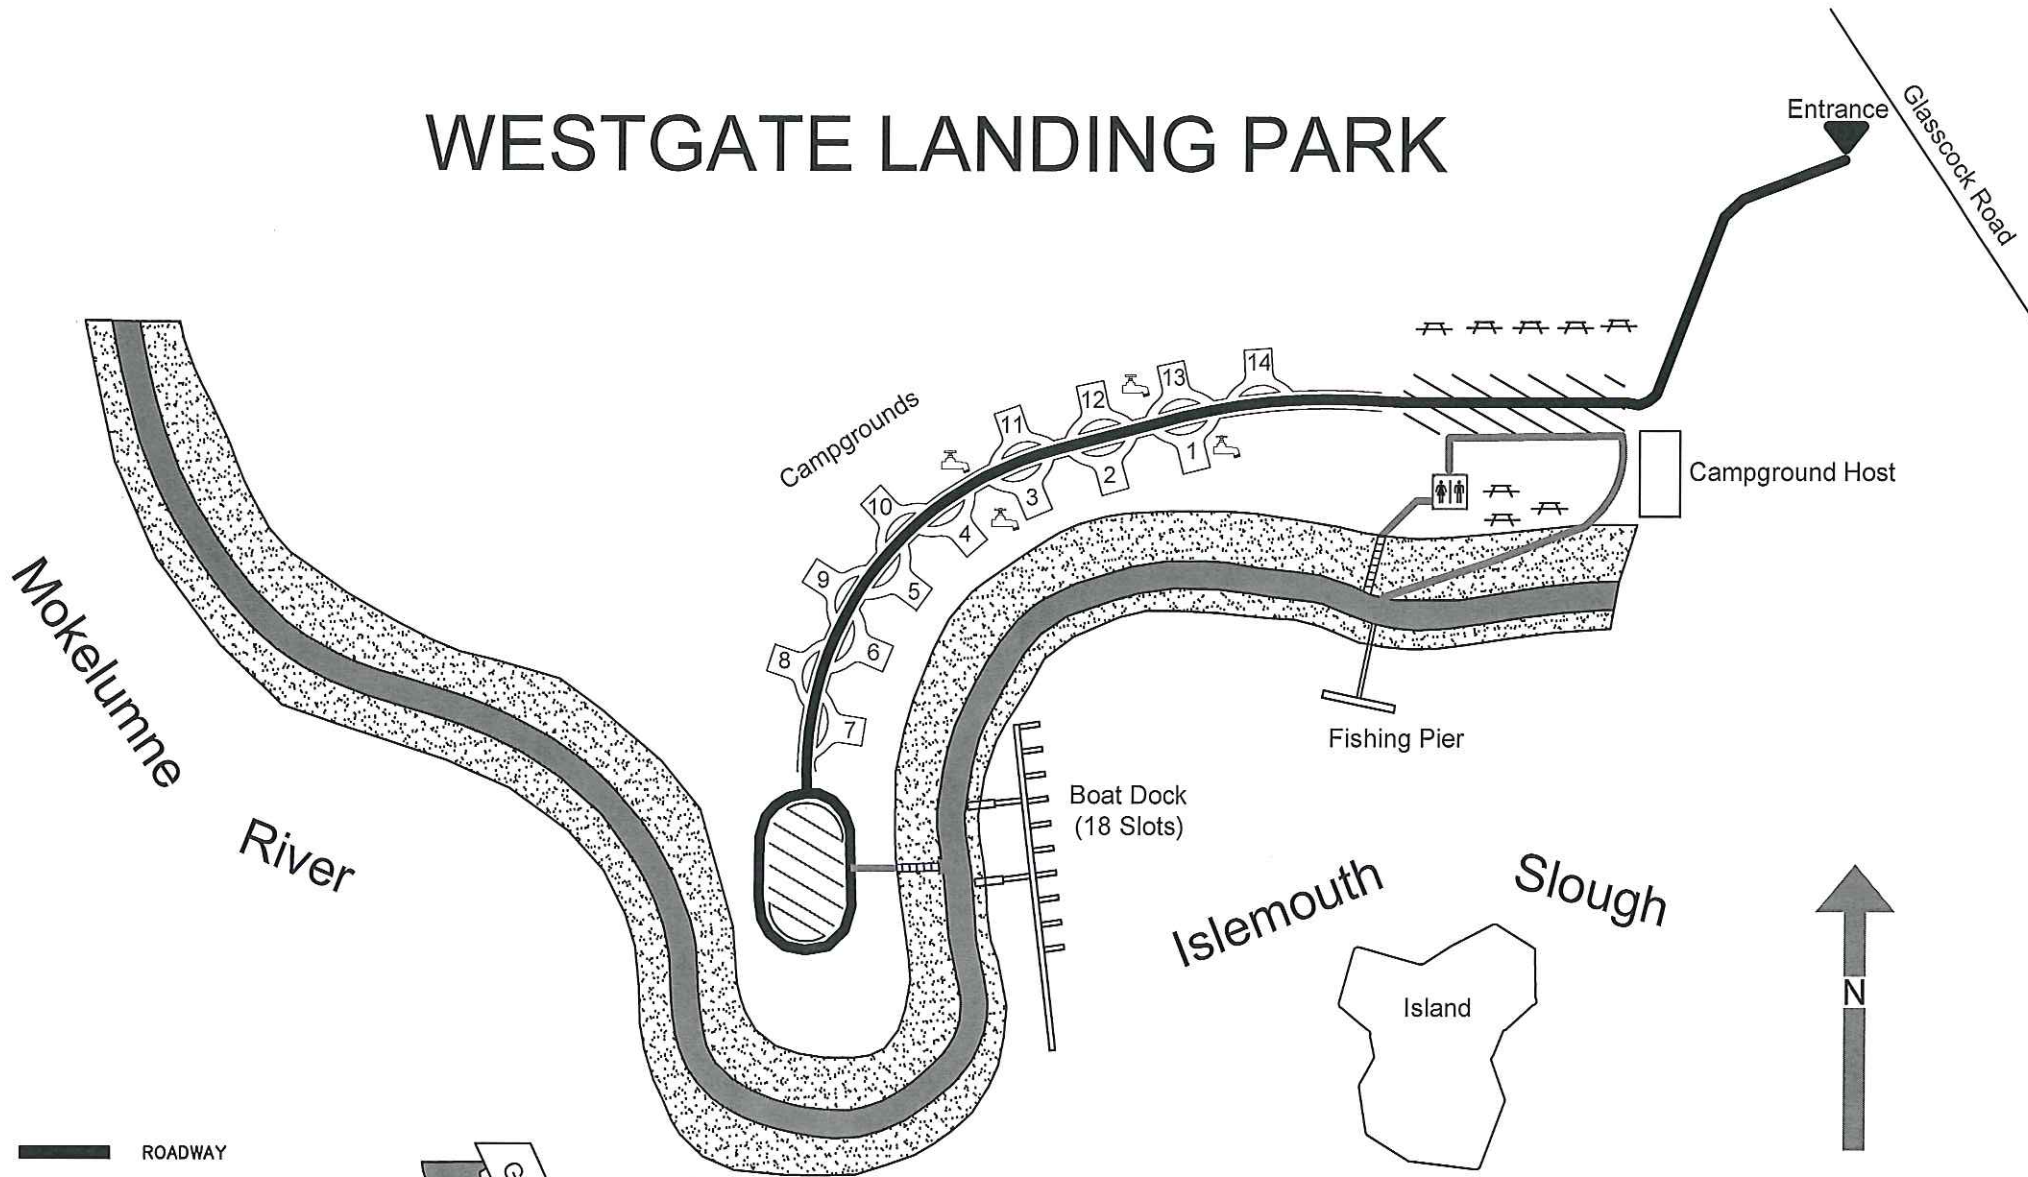

WESTGATE LANDING PARK

- ROADWAY
- PARKING
- WALKWAYS
- STAIRWAY
- RESTROOM & SHOWERS
- DAY USE PICNIC SITE
- NON-POTABLE WATER

Address: 15799 North Glasscock Road
Lodi, CA 95240

Phone: (209) 953-8800
(209) 331-7400