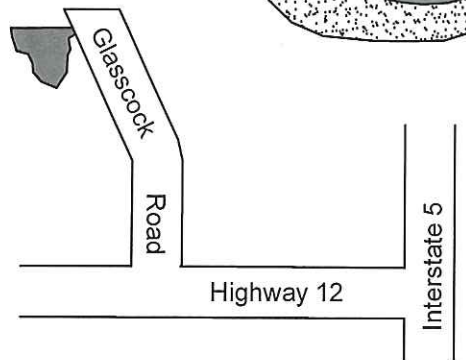

WESTGATE LANDING PARK

- ROADWAY
- PARKING
- WALKWAYS
- STAIRWAY
- RESTROOM & SHOWERS
- DAY USE PICNIC SITE
- NON-POTABLE WATER

Address: 15799 North Glasscock Road
Lodi, CA 95240

Phone: (209) 953-8800
(209) 331-7400