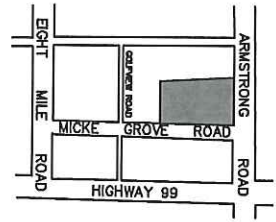

- | | | | | |
|-----------|--|----------------------------|--|--------------------------|
| Exit Only | | TWO WAY TRAFFIC | | WATER PLAY AREA |
| | | ONE WAY TRAFFIC | | PLAYGROUND AREA |
| | | PARKING | | SMALL PICNIC SITES |
| | | FOOT BRIDGE | | PICNIC SITE (30+ PEOPLE) |
| | | WALKWAYS | | RESTROOM |
| | | RESERVABLE PICNIC SHELTERS | | FOOD CONCESSION STAND |
| | | HOPPER ALLOWED | | |
| | | AMPLIFIED SOUND ALLOWED | | |
| | | HORSESHOE PIT | | |

MICKE GROVE PARK

Address: 11793 N. Micke Grove Road
Lodi, CA 95240

Phone: (209) 953-8800
(209) 331-7400

Website: www.sjpark.com