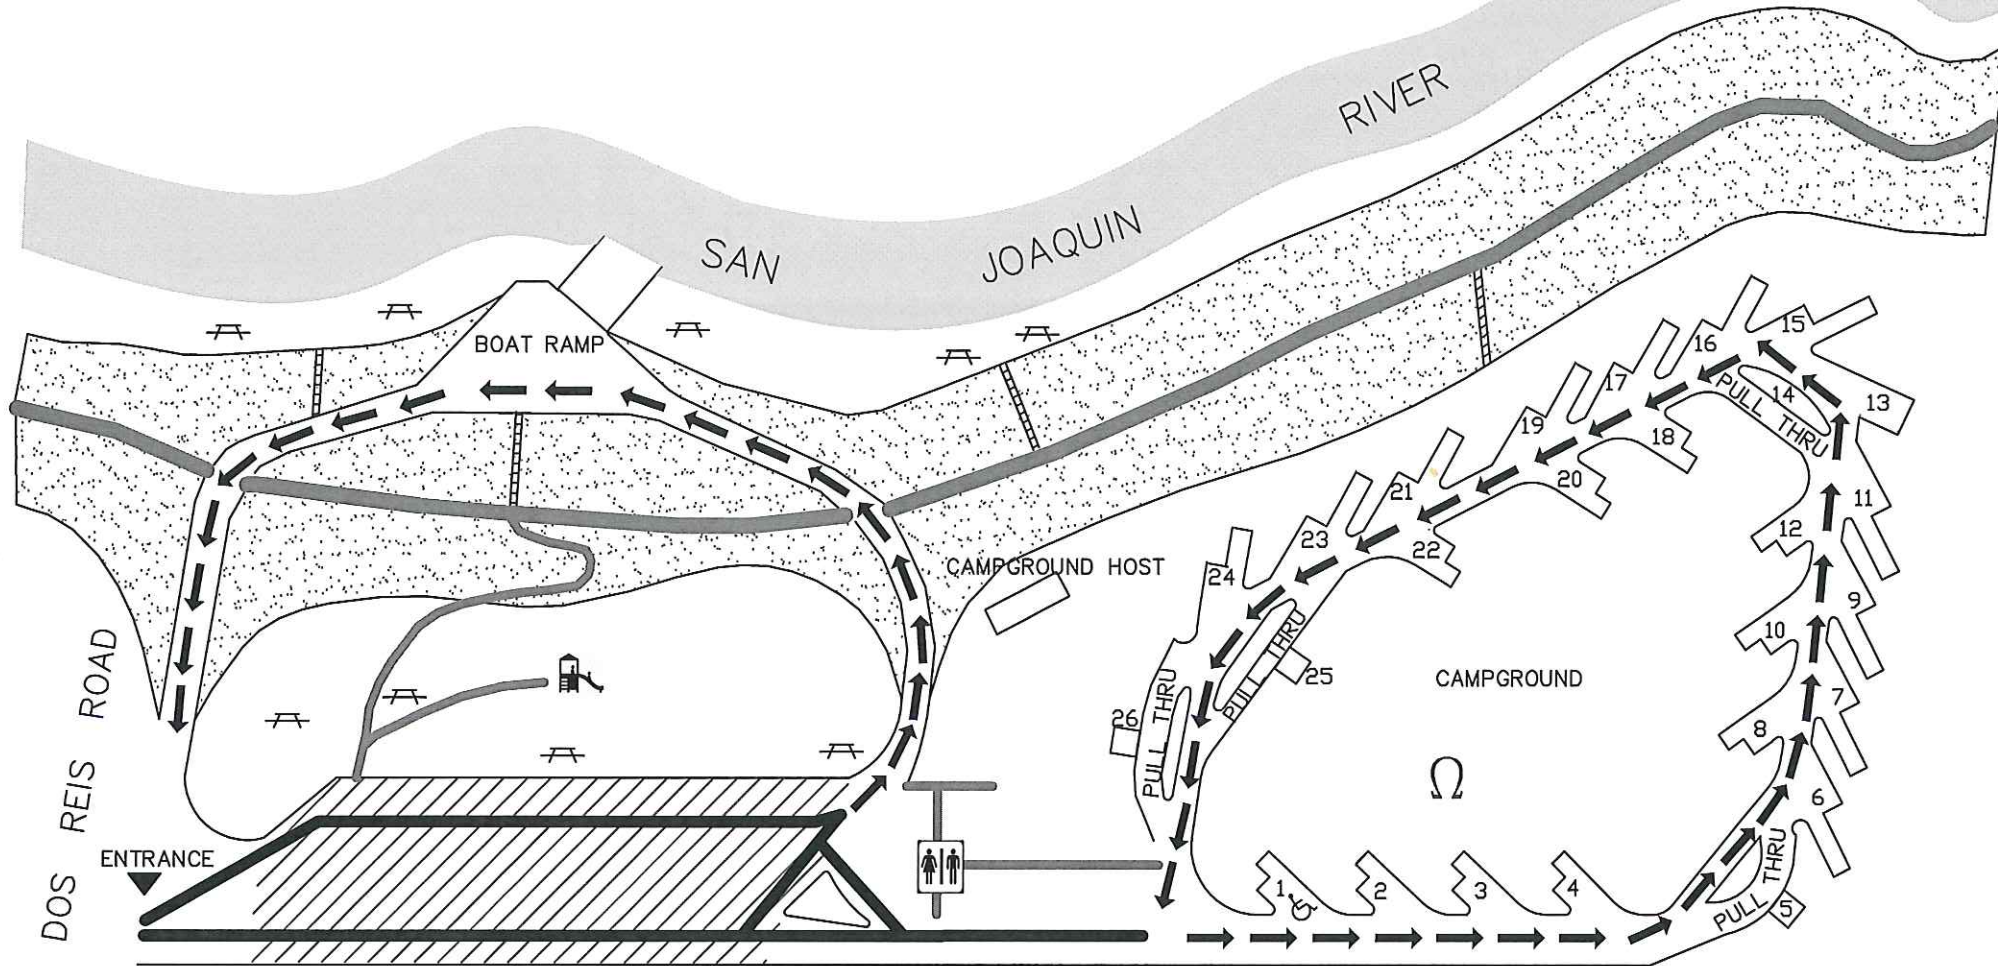

# DOS REIS PARK

- ROADWAY
- PARKING
- WALKWAYS
- ONE WAY ROAD
- RESTROOM & SHOWERS
- PICNIC SITES
- HORSESHOE PIT
- PLAYGROUND AREA
- STAIRWAY

Address: 890 W. Dos Reis Road  
Lathrop, CA 95330

Phone: (209) 953-8800  
(209) 331-7400