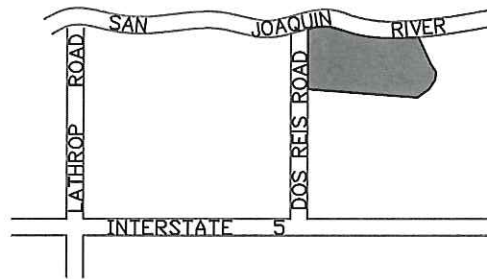

# DOS REIS PARK

- ROADWAY
- PARKING
- WALKWAYS
- ONE WAY ROAD
- RESTROOM & SHOWERS
- PICNIC SITES
- HORSESHOE PIT
- PLAYGROUND AREA
- STAIRWAY

Address: 890 W. Dos Reis Road  
Lathrop, CA 95330

Phone: (209) 953-8800  
(209) 331-7400